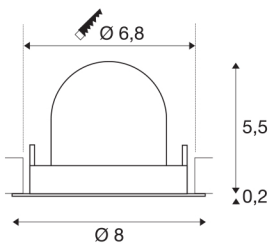

## TECHNICAL DATA

Item no.:	1005833
Number of different light outlets	1
Secondary power / secondary voltage <sup>e</sup>	200mA
Height	5.7 cm
Diameter	8 cm
Installation diameter	6.8 cm
Installation depth	11 cm
Net weight	0.11 kg
Gross weight	0.118 kg
Safety class	III
Assembly	Recessed
Assembly details	Ceiling
Wattage	7 W
Lumen	730 lm
Colour temperature	3000 Kelvin
Beam angle	20 °
Color	black
CRI	90
UGR ≤	16
BIG WHITE Page	49