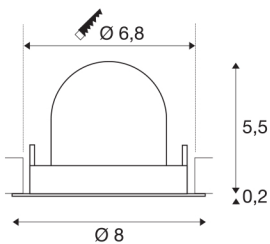

TECHNICAL DATA

Item no.:	1005834
Number of different light outlets	1
Secondary power / secondary voltage ^e	200mA
Height	5.7 cm
Diameter	8 cm
Installation diameter	6.8 cm
Installation depth	11 cm
Net weight	0.11 kg
Gross weight	0.118 kg
Safety class	III
Assembly	Recessed
Assembly details	Ceiling
Wattage	7 W
Lumen	670 lm
Colour temperature	3000 Kelvin
Beam angle	40 °
Color	black
CRI	90
UGR ≤	22
BIG WHITE Page	49