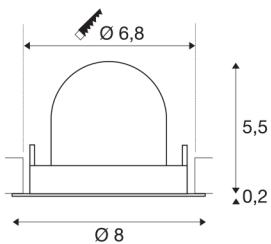

TECHNICAL DATA

Item no.:	1005835
Number of different light outlets	1
Secondary power / secondary voltage	200mA
Height	5.7 cm
Diameter	8 cm
Installation diameter	6.8 cm
Installation depth	11 cm
Net weight	0.11 kg
Gross weight	0.118 kg
Safety class	III
Assembly	Recessed
Assembly details	Ceiling
Wattage	7 W
Lumen	700 lm
Colour temperature	3000 Kelvin
Beam angle	40 °
Color	black
CRI	90
UGR ≤	22
BIG WHITE Page	49