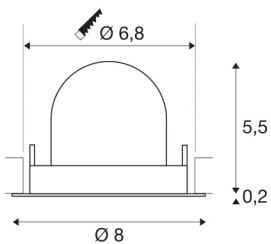

## TECHNICAL DATA

Item no.:	1005836
Number of different light outlets	1
Secondary power / secondary voltage <sup>e</sup>	200mA
Height	5.7 cm
Diameter	8 cm
Installation diameter	6.8 cm
Installation depth	11 cm
Net weight	0.11 kg
Gross weight	0.118 kg
Safety class	III
Assembly	Recessed
Assembly details	Ceiling
Wattage	7 W
Lumen	700 lm
Colour temperature	3000 Kelvin
Beam angle	40 °
Color	black
CRI	90
UGR ≤	22
BIG WHITE Page	49