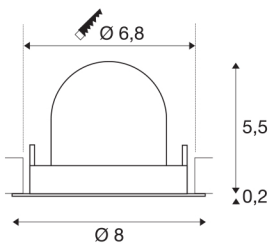

TECHNICAL DATA

Item no.:	1005837
Number of different light outlets	1
Secondary power / secondary voltage ^e	200mA
Height	5.7 cm
Diameter	8 cm
Installation diameter	6.8 cm
Installation depth	11 cm
Net weight	0.11 kg
Gross weight	0.118 kg
Safety class	III
Assembly	Recessed
Assembly details	Ceiling
Wattage	7 W
Lumen	690 lm
Colour temperature	3000 Kelvin
Beam angle	55 °
Color	black
CRI	90
UGR ≤	25
BIG WHITE Page	49