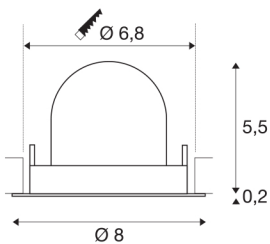

NUMINOS® GIMBLE XS

black / white recessed ceiling light, 3000K 55°

NUMINOS is the perfectly coordinated light system from SLV that combines function, design and technology. This way, you can experience a thousand lighting design possibilities with different downlights and spotlights. Like with the NUMINOS® GIMBLE XS recessed ceiling light, which impresses with its high-quality workmanship and light. Ideal for discreet, modern and space-saving lighting that directs the accent to objects or the room. Installation is then done in no time at all. When to choose NUMINOS from SLV – modular diversity awaits you.

TECHNICAL DATA

Item no.:	1005838
Number of different light outlets	1
Secondary power / secondary voltage	200mA
Height	5.7 cm
Diameter	8 cm
Installation diameter	6.8 cm
Installation depth	11 cm
Net weight	0.11 kg
Gross weight	0.118 kg
Safety class	III
Assembly	Recessed
Assembly details	Ceiling
Wattage	7 W
Lumen	720 lm
Colour temperature	3000 Kelvin
Beam angle	55 °
Color	black
CRI	90
UGR ≤	25
BIG WHITE Page	49