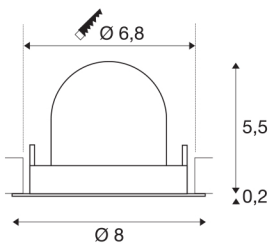

## TECHNICAL DATA

Item no.:	1005839
Number of different light outlets	1
Secondary power / secondary voltage <sup>e</sup>	200mA
Height	5.7 cm
Diameter	8 cm
Installation diameter	6.8 cm
Installation depth	11 cm
Net weight	0.11 kg
Gross weight	0.118 kg
Safety class	III
Assembly	Recessed
Assembly details	Ceiling
Wattage	7 W
Lumen	720 lm
Colour temperature	3000 Kelvin
Beam angle	55 °
Color	black
CRI	90
UGR ≤	25
BIG WHITE Page	49