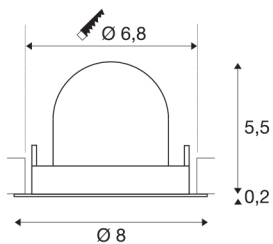

## NUMINOS® GIMBLE XS

white / black recessed ceiling light, 3000K 20°

NUMINOS is the optimally coordinated light system from SLV that combines function, design and technology. The different downlights and spotlights make a thousand lighting design options possible. Like with the NUMINOS® GIMBLE XS recessed ceiling light, which impresses with its high-quality workmanship and light. Ideal for harmonious, modern and space-saving lighting that directs the accent to objects or the room. Installation is then done in no time at all. When will you choose SLV's modular variety?

## TECHNICAL DATA

Item no.:	1005840
Number of different light outlets	1
Secondary power / secondary voltage	200mA
Height	5.7 cm
Diameter	8 cm
Installation diameter	6.8 cm
Installation depth	11 cm
Net weight	0.11 kg
Gross weight	0.118 kg
Safety class	III
Assembly	Recessed
Assembly details	Ceiling
Wattage	7 W
Lumen	700 lm
Colour temperature	3000 Kelvin
Beam angle	20 °
Color	white
CRI	90
UGR ≤	16
BIG WHITE Page	49