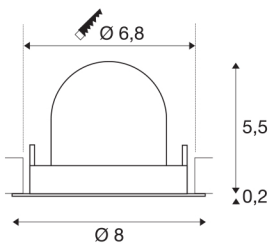

NUMINOS® GIMBLE XS

white recessed ceiling light, 3000K 20°

NUMINOS is the best possible coordinated light system from SLV that combines function, design and technology. The different downlights and spotlights make a thousand lighting design options possible. Also with the NUMINOS® GIMBLE XS recessed ceiling light, which convinces with the best workmanship and lighting quality. Ideal for discreet, modern and space-saving lighting that draws the focus to objects or the room. This means that easy installation is a mere formality. When will you choose SLV's modular variety?

TECHNICAL DATA

Item no.:	1005841
Number of different light outlets	1
Secondary power / secondary voltage	200mA
Height	5.7 cm
Diameter	8 cm
Installation diameter	6.8 cm
Installation depth	11 cm
Net weight	0.11 kg
Gross weight	0.118 kg
Safety class	III
Assembly	Recessed
Assembly details	Ceiling
Wattage	7 W
Lumen	730 lm
Colour temperature	3000 Kelvin
Beam angle	20 °
Color	white
CRI	90
UGR ≤	16
BIG WHITE Page	49