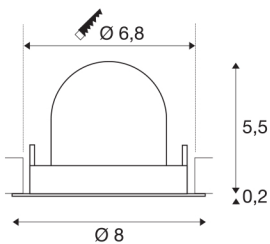

## TECHNICAL DATA

Item no.:	1005842
Number of different light outlets	1
Secondary power / secondary voltage <sup>e</sup>	200mA
Height	5.7 cm
Diameter	8 cm
Installation diameter	6.8 cm
Installation depth	11 cm
Net weight	0.11 kg
Gross weight	0.118 kg
Safety class	III
Assembly	Recessed
Assembly details	Ceiling
Wattage	7 W
Lumen	730 lm
Colour temperature	3000 Kelvin
Beam angle	20 °
Color	white
CRI	90
UGR ≤	16
BIG WHITE Page	49