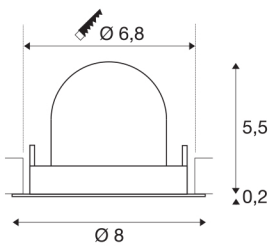

## TECHNICAL DATA

Item no.:	1005844
Number of different light outlets	1
Secondary power / secondary voltage	200mA
Height	5.7 cm
Diameter	8 cm
Installation diameter	6.8 cm
Installation depth	11 cm
Net weight	0.11 kg
Gross weight	0.118 kg
Safety class	III
Assembly	Recessed
Assembly details	Ceiling
Wattage	7 W
Lumen	700 lm
Colour temperature	3000 Kelvin
Beam angle	40 °
Color	white
CRI	90
UGR ≤	22
BIG WHITE Page	49