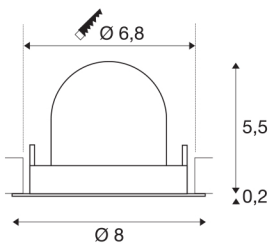

## TECHNICAL DATA

Item no.:	1005845
Number of different light outlets	1
Secondary power / secondary voltage	200mA
Height	5.7 cm
Diameter	8 cm
Installation diameter	6.8 cm
Installation depth	11 cm
Net weight	0.11 kg
Gross weight	0.118 kg
Safety class	III
Assembly	Recessed
Assembly details	Ceiling
Wattage	7 W
Lumen	700 lm
Colour temperature	3000 Kelvin
Beam angle	40 °
Color	white
CRI	90
UGR ≤	22
BIG WHITE Page	49