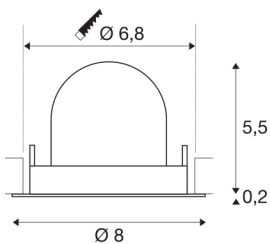

NUMINOS® GIMBLE XS

white / black recessed ceiling light, 3000K 55°

The NUMINOS light system from SLV combines technology, design and functionality like no other. With various downlights and spotlights, you can experience a thousand lighting design possibilities. This also includes NUMINOS® GIMBLE XS, which impresses as a recessed ceiling light with the best workmanship and lighting quality. Ideal for discreet, modern and space-saving lighting that draws the focus to objects or the room. Installation is then done in no time at all. When will you choose SLV's modular variety?

TECHNICAL DATA

Item no.:	1005846
Number of different light outlets	1
Secondary power / secondary voltage	200mA
Height	5.7 cm
Diameter	8 cm
Installation diameter	6.8 cm
Installation depth	11 cm
Net weight	0.11 kg
Gross weight	0.118 kg
Safety class	III
Assembly	Recessed
Assembly details	Ceiling
Wattage	7 W
Lumen	690 lm
Colour temperature	3000 Kelvin
Beam angle	55 °
Color	white
CRI	90
UGR ≤	25
BIG WHITE Page	49