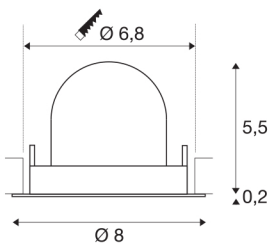

NUMINOS® GIMBLE XS

white recessed ceiling light, 3000K 55°

The NUMINOS light system from SLV perfectly combines function, design and technology. With various downlights and spotlights, you provide a thousand lighting design options. This also includes NUMINOS® GIMBLE XS, which impresses as a recessed ceiling light with the best workmanship and lighting quality. Ideal for discreet, modern and space-saving lighting that draws the focus to objects or the room. This means that easy installation is a mere formality. When do you choose NUMINOS ® from SLV?

TECHNICAL DATA

Item no.:	1005847
Number of different light outlets	1
Secondary power / secondary voltage ^e	200mA
Height	5.7 cm
Diameter	8 cm
Installation diameter	6.8 cm
Installation depth	11 cm
Net weight	0.11 kg
Gross weight	0.118 kg
Safety class	III
Assembly	Recessed
Assembly details	Ceiling
Wattage	7 W
Lumen	720 lm
Colour temperature	3000 Kelvin
Beam angle	55 °
Color	white
CRI	90
UGR ≤	25
BIG WHITE Page	49