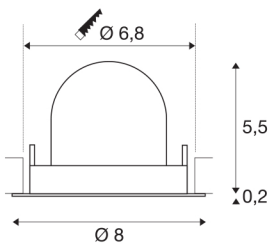

NUMINOS® GIMBLE XS

white / chrome recessed ceiling light, 3000K 55°

The NUMINOS light system from SLV combines technology, design and functionality like no other. With different downlights and spotlights, you provide a thousand lighting design possibilities. This also includes NUMINOS® GIMBLE XS, which impresses as a recessed ceiling light with the best workmanship and lighting quality. Ideal for discreet, modern and space-saving lighting that directs the accent to objects or the room. Installation is then done in no time at all. When do you choose NUMINOS ® from SLV?

TECHNICAL DATA

Item no.:	1005848
Number of different light outlets	1
Secondary power / secondary voltage	200mA
Height	5.7 cm
Diameter	8 cm
Installation diameter	6.8 cm
Installation depth	11 cm
Net weight	0.11 kg
Gross weight	0.118 kg
Safety class	III
Assembly	Recessed
Assembly details	Ceiling
Wattage	7 W
Lumen	720 lm
Colour temperature	3000 Kelvin
Beam angle	55 °
Color	white
CRI	90
UGR ≤	25
BIG WHITE Page	49