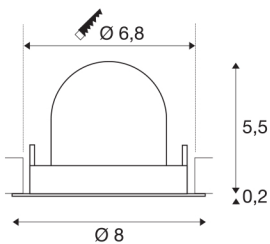

NUMINOS® GIMBLE XS

black recessed ceiling light, 4000K 20°

NUMINOS is the best possible coordinated light system from SLV that combines function, design and technology. This way, you can experience a thousand lighting design possibilities with different downlights and spotlights. Like with the NUMINOS® GIMBLE XS recessed ceiling light, which impresses with its high-quality workmanship and light. Ideal for harmonious, modern and space-saving lighting that directs the accent to objects or the room. Installation is then done in no time at all. When will you choose SLV's modular variety?

TECHNICAL DATA

Item no.:	1005849
Number of different light outlets	1
Secondary power / secondary voltage ^e	200mA
Height	5.7 cm
Diameter	8 cm
Installation diameter	6.8 cm
Installation depth	11 cm
Net weight	0.11 kg
Gross weight	0.118 kg
Safety class	III
Assembly	Recessed
Assembly details	Ceiling
Wattage	7 W
Lumen	720 lm
Colour temperature	4000 Kelvin
Beam angle	20 °
Color	black
CRI	90
UGR ≤	16
BIG WHITE Page	49