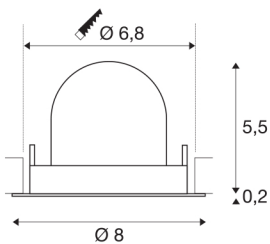

TECHNICAL DATA

Item no.:	1005850
Number of different light outlets	1
Secondary power / secondary voltage ^e	200mA
Height	5.7 cm
Diameter	8 cm
Installation diameter	6.8 cm
Installation depth	11 cm
Net weight	0.11 kg
Gross weight	0.118 kg
Safety class	III
Assembly	Recessed
Assembly details	Ceiling
Wattage	7 W
Lumen	750 lm
Colour temperature	4000 Kelvin
Beam angle	20 °
Color	black
CRI	90
UGR ≤	16
BIG WHITE Page	49