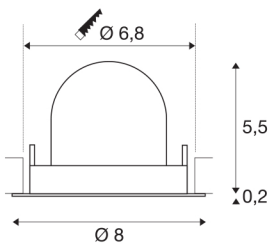

## TECHNICAL DATA

Item no.:	1005851
Number of different light outlets	1
Secondary power / secondary voltage <sup>e</sup>	200mA
Height	5.7 cm
Diameter	8 cm
Installation diameter	6.8 cm
Installation depth	11 cm
Net weight	0.11 kg
Gross weight	0.118 kg
Safety class	III
Assembly	Recessed
Assembly details	Ceiling
Wattage	7 W
Lumen	750 lm
Colour temperature	4000 Kelvin
Beam angle	20 °
Color	black
CRI	90
UGR ≤	16
BIG WHITE Page	49