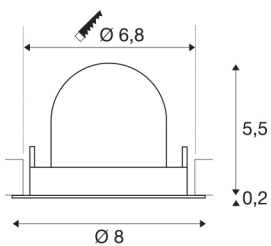

TECHNICAL DATA

Item no.:	1005852
Number of different light outlets	1
Secondary power / secondary voltage	200mA
Height	5.7 cm
Diameter	8 cm
Installation diameter	6.8 cm
Installation depth	11 cm
Net weight	0.11 kg
Gross weight	0.118 kg
Safety class	III
Assembly	Recessed
Assembly details	Ceiling
Wattage	7 W
Lumen	700 lm
Colour temperature	4000 Kelvin
Beam angle	40 °
Color	black
CRI	90
UGR ≤	22
BIG WHITE Page	49