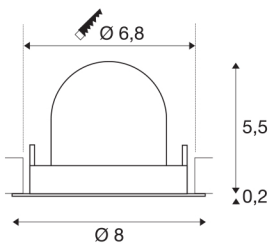

## TECHNICAL DATA

Item no.:	1005853
Number of different light outlets	1
Secondary power / secondary voltage <sup>e</sup>	200mA
Height	5.7 cm
Diameter	8 cm
Installation diameter	6.8 cm
Installation depth	11 cm
Net weight	0.11 kg
Gross weight	0.118 kg
Safety class	III
Assembly	Recessed
Assembly details	Ceiling
Wattage	7 W
Lumen	730 lm
Colour temperature	4000 Kelvin
Beam angle	40 °
Color	black
CRI	90
UGR ≤	22
BIG WHITE Page	49