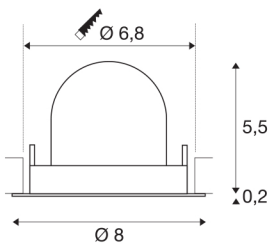

## TECHNICAL DATA

Item no.:	1005854
Number of different light outlets	1
Secondary power / secondary voltage	200mA
Height	5.7 cm
Diameter	8 cm
Installation diameter	6.8 cm
Installation depth	11 cm
Net weight	0.11 kg
Gross weight	0.118 kg
Safety class	III
Assembly	Recessed
Assembly details	Ceiling
Wattage	7 W
Lumen	730 lm
Colour temperature	4000 Kelvin
Beam angle	40 °
Color	black
CRI	90
UGR ≤	22
BIG WHITE Page	49