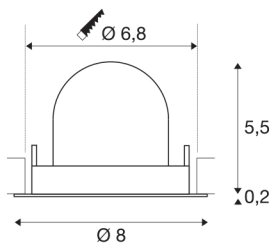

TECHNICAL DATA

Item no.:	1005855
Number of different light outlets	1
Secondary power / secondary voltage	200mA
Height	5.7 cm
Diameter	8 cm
Installation diameter	6.8 cm
Installation depth	11 cm
Net weight	0.11 kg
Gross weight	0.118 kg
Safety class	III
Assembly	Recessed
Assembly details	Ceiling
Wattage	7 W
Lumen	710 lm
Colour temperature	4000 Kelvin
Beam angle	55 °
Color	black
CRI	90
UGR ≤	25
BIG WHITE Page	49