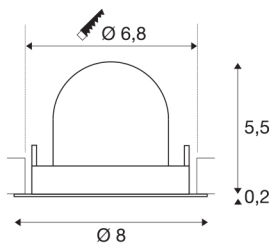

TECHNICAL DATA

Item no.:	1005856
Number of different light outlets	1
Secondary power / secondary voltage	200mA
Height	5.7 cm
Diameter	8 cm
Installation diameter	6.8 cm
Installation depth	11 cm
Net weight	0.11 kg
Gross weight	0.118 kg
Safety class	III
Assembly	Recessed
Assembly details	Ceiling
Wattage	7 W
Lumen	740 lm
Colour temperature	4000 Kelvin
Beam angle	55 °
Color	black
CRI	90
UGR ≤	25
BIG WHITE Page	49