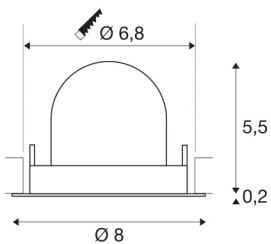

TECHNICAL DATA

Item no.:	1005857
Number of different light outlets	1
Secondary power / secondary voltage	200mA
Height	5.7 cm
Diameter	8 cm
Installation diameter	6.8 cm
Installation depth	11 cm
Net weight	0.11 kg
Gross weight	0.118 kg
Safety class	III
Assembly	Recessed
Assembly details	Ceiling
Wattage	7 W
Lumen	740 lm
Colour temperature	4000 Kelvin
Beam angle	55 °
Color	black
CRI	90
UGR ≤	25
BIG WHITE Page	49