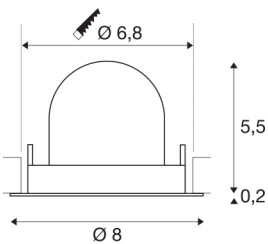

TECHNICAL DATA

Item no.:	1005858
Number of different light outlets	1
Secondary power / secondary voltage ^e	200mA
Height	5.7 cm
Diameter	8 cm
Installation diameter	6.8 cm
Installation depth	11 cm
Net weight	0.11 kg
Gross weight	0.118 kg
Safety class	III
Assembly	Recessed
Assembly details	Ceiling
Wattage	7 W
Lumen	720 lm
Colour temperature	4000 Kelvin
Beam angle	20 °
Color	white
CRI	90
UGR ≤	16
BIG WHITE Page	49