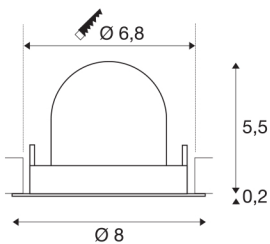

## TECHNICAL DATA

Item no.:	1005859
Number of different light outlets	1
Secondary power / secondary voltage	200mA
Height	5.7 cm
Diameter	8 cm
Installation diameter	6.8 cm
Installation depth	11 cm
Net weight	0.11 kg
Gross weight	0.118 kg
Safety class	III
Assembly	Recessed
Assembly details	Ceiling
Wattage	7 W
Lumen	750 lm
Colour temperature	4000 Kelvin
Beam angle	20 °
Color	white
CRI	90
UGR ≤	16
BIG WHITE Page	49