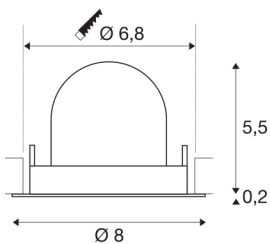

NUMINOS® GIMBLE XS

white / chrome recessed ceiling light, 4000K 20°

NUMINOS is the best possible coordinated light system from SLV that combines function, design and technology. With different downlights and spotlights, you provide a thousand lighting design possibilities. Like with the NUMINOS® GIMBLE XS recessed ceiling light, which impresses with its high-quality workmanship and light. Ideal for discreet, modern and space-saving lighting that draws the focus to objects or the room. Installation is then done in no time at all. When will you choose SLV's modular variety?

TECHNICAL DATA

Item no.:	1005860
Number of different light outlets	1
Secondary power / secondary voltage ^e	200mA
Height	5.7 cm
Diameter	8 cm
Installation diameter	6.8 cm
Installation depth	11 cm
Net weight	0.11 kg
Gross weight	0.118 kg
Safety class	III
Assembly	Recessed
Assembly details	Ceiling
Wattage	7 W
Lumen	750 lm
Colour temperature	4000 Kelvin
Beam angle	20 °
Color	white
CRI	90
UGR ≤	16
BIG WHITE Page	49