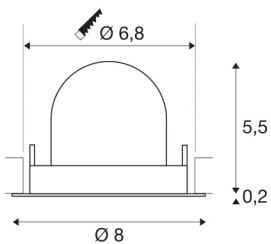

TECHNICAL DATA

Item no.:	1005861
Number of different light outlets	1
Secondary power / secondary voltage	200mA
Height	5.7 cm
Diameter	8 cm
Installation diameter	6.8 cm
Installation depth	11 cm
Net weight	0.11 kg
Gross weight	0.118 kg
Safety class	III
Assembly	Recessed
Assembly details	Ceiling
Wattage	7 W
Lumen	700 lm
Colour temperature	4000 Kelvin
Beam angle	40 °
Color	white
CRI	90
UGR ≤	22
BIG WHITE Page	49