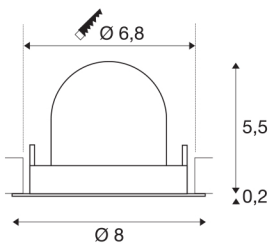

NUMINOS® GIMBLE XS

white recessed ceiling light, 4000K 40°

Design, technology and function in perfection: NUMINOS is the light system from SLV that combines everything. With different downlights and spotlights, you provide a thousand lighting design possibilities. Like with the NUMINOS® GIMBLE XS recessed ceiling light, which impresses with its high-quality workmanship and light. In this way, you can create discreet, modern and space-saving lighting that draws the focus to objects or the room. This means that simple installation is a mere formality. When will you choose SLV's modular variety?

TECHNICAL DATA

Item no.:	1005862
Number of different light outlets	1
Secondary power / secondary voltage ^e	200mA
Height	5.7 cm
Diameter	8 cm
Installation diameter	6.8 cm
Installation depth	11 cm
Net weight	0.11 kg
Gross weight	0.118 kg
Safety class	III
Assembly	Recessed
Assembly details	Ceiling
Wattage	7 W
Lumen	730 lm
Colour temperature	4000 Kelvin
Beam angle	40 °
Color	white
CRI	90
UGR ≤	22
BIG WHITE Page	49