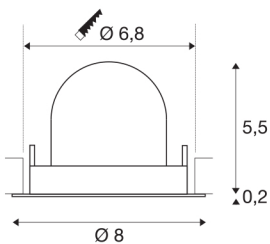

TECHNICAL DATA

Item no.:	1005863
Number of different light outlets	1
Secondary power / secondary voltage	200mA
Height	5.7 cm
Diameter	8 cm
Installation diameter	6.8 cm
Installation depth	11 cm
Net weight	0.11 kg
Gross weight	0.118 kg
Safety class	III
Assembly	Recessed
Assembly details	Ceiling
Wattage	7 W
Lumen	730 lm
Colour temperature	4000 Kelvin
Beam angle	40 °
Color	white
CRI	90
UGR ≤	22
BIG WHITE Page	49