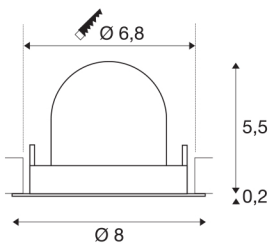

## TECHNICAL DATA

Item no.:	1005864
Number of different light outlets	1
Secondary power / secondary voltage	200mA
Height	5.7 cm
Diameter	8 cm
Installation diameter	6.8 cm
Installation depth	11 cm
Net weight	0.11 kg
Gross weight	0.118 kg
Safety class	III
Assembly	Recessed
Assembly details	Ceiling
Wattage	7 W
Lumen	710 lm
Colour temperature	4000 Kelvin
Beam angle	55 °
Color	white
CRI	90
UGR ≤	25
BIG WHITE Page	49