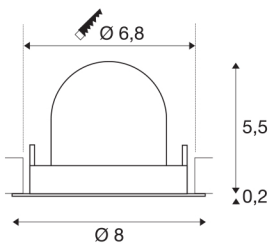

NUMINOS® GIMBLE XS

white recessed ceiling light, 4000K 55°

NUMINOS is the best possible coordinated light system from SLV that combines function, design and technology. The diverse downlights and spotlights make a thousand lighting design options possible. Also with the NUMINOS® GIMBLE XS recessed ceiling light, which convinces with the best workmanship and lighting quality. Ideal for harmonious, modern and space-saving lighting that directs the accent to objects or the room. Installation is then done in no time at all. When will you choose SLV's modular variety?

TECHNICAL DATA

Item no.:	1005865
Number of different light outlets	1
Secondary power / secondary voltage	200mA
Height	5.7 cm
Diameter	8 cm
Installation diameter	6.8 cm
Installation depth	11 cm
Net weight	0.11 kg
Gross weight	0.118 kg
Safety class	III
Assembly	Recessed
Assembly details	Ceiling
Wattage	7 W
Lumen	740 lm
Colour temperature	4000 Kelvin
Beam angle	55 °
Color	white
CRI	90
UGR ≤	25
BIG WHITE Page	49