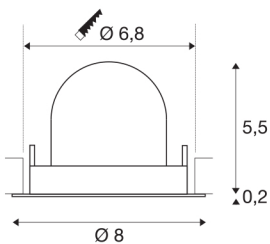

NUMINOS® GIMBLE XS

white / chrome recessed ceiling light, 4000K 55°

NUMINOS is the best possible coordinated light system from SLV that combines function, design and technology. The various downlights and spotlights make a thousand lighting design options possible. Like with the NUMINOS® GIMBLE XS recessed ceiling light, which impresses with its high-quality workmanship and light. Ideal for discreet, modern and space-saving lighting that draws the focus to objects or the room. Installation is then done in no time at all. When do you choose NUMINOS ® from SLV?

TECHNICAL DATA

Item no.:	1005866
Number of different light outlets	1
Secondary power / secondary voltage	200mA
Height	5.7 cm
Diameter	8 cm
Installation diameter	6.8 cm
Installation depth	11 cm
Net weight	0.11 kg
Gross weight	0.118 kg
Safety class	III
Assembly	Recessed
Assembly details	Ceiling
Wattage	7 W
Lumen	740 lm
Colour temperature	4000 Kelvin
Beam angle	55 °
Color	white
CRI	90
UGR ≤	25
BIG WHITE Page	49