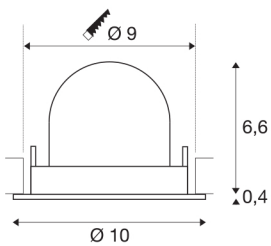

NUMINOS® GIMBLE S

black recessed ceiling light, 2700K 20°

The NUMINOS light system from SLV skilfully combines function, design and technology. With various downlights and spotlights, you provide a thousand lighting design options. Like with the NUMINOS® GIMBLE S recessed ceiling light, which impresses with its high-quality workmanship and light. Ideal for discreet, modern and space-saving lighting that draws the focus to objects or the room. Installation is then done in no time at all. When will you choose SLV's modular variety?

TECHNICAL DATA

Item no.:	1005867
Number of different light outlets	1
Secondary power / secondary voltage ^e	250mA
Height	7 cm
Diameter	10 cm
Installation diameter	9 cm
Installation depth	7 cm
Net weight	0.18 kg
Gross weight	0.193 kg
Safety class	III
Assembly	Recessed
Assembly details	Ceiling
Wattage	8.6 W
Lumen	670 lm
Colour temperature	2700 Kelvin
Beam angle	20 °
Color	black
CRI	90
UGR ≤	19
BIG WHITE Page	51