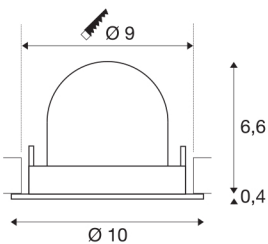

NUMINOS® GIMBLE S

black / white recessed ceiling light, 2700K 20°

Design, technology and function in perfection: NUMINOS is the light system from SLV that combines everything. With various downlights and spotlights, you provide a thousand lighting design options. Like with the NUMINOS® GIMBLE S recessed ceiling light, which impresses with its high-quality workmanship and light. In this way, you can create unobtrusive, modern and space-saving lighting that draws the focus to objects or the room. Installation is then done in no time at all. When to choose NUMINOS from SLV – modular diversity awaits you.

TECHNICAL DATA

Item no.:	1005868
Number of different light outlets	1
Secondary power / secondary voltage ^e	250mA
Height	7 cm
Diameter	10 cm
Installation diameter	9 cm
Installation depth	7 cm
Net weight	0.18 kg
Gross weight	0.193 kg
Safety class	III
Assembly	Recessed
Assembly details	Ceiling
Wattage	8.6 W
Lumen	720 lm
Colour temperature	2700 Kelvin
Beam angle	20 °
Color	black
CRI	90
UGR ≤	19
BIG WHITE Page	51