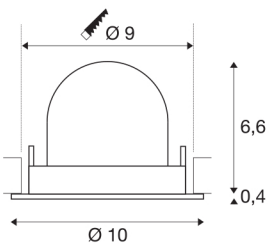

NUMINOS® GIMBLE S

black / chrome recessed ceiling light, 2700K 20°

The NUMINOS light system from SLV skilfully combines function, design and technology. With various downlights and spotlights, you can experience a thousand lighting design possibilities. Also with the NUMINOS® GIMBLE S recessed ceiling light, which convinces with the best workmanship and lighting quality. Ideal for unobtrusive, modern and space-saving lighting that draws the focus to objects or the room. Installation is then done in no time at all. When to choose NUMINOS from SLV – modular diversity awaits you.

TECHNICAL DATA

Item no.:	1005869
Number of different light outlets	1
Secondary power / secondary voltage ^e	250mA
Height	7 cm
Diameter	10 cm
Installation diameter	9 cm
Installation depth	7 cm
Net weight	0.18 kg
Gross weight	0.193 kg
Safety class	III
Assembly	Recessed
Assembly details	Ceiling
Wattage	8.6 W
Lumen	690 lm
Colour temperature	2700 Kelvin
Beam angle	20 °
Color	black
CRI	90
UGR ≤	19
BIG WHITE Page	51