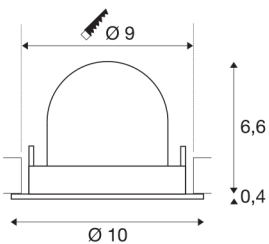

## NUMINOS® GIMBLE S

black recessed ceiling light, 2700K 40°

The NUMINOS light system from SLV skilfully combines function, design and technology. With different downlights and spotlights, you can experience a thousand lighting design possibilities. Like with the NUMINOS® GIMBLE S recessed ceiling light, which impresses with its high-quality workmanship and light. In this way, you can create unobtrusive, modern and space-saving lighting that draws the focus to objects or the room. This means that easy installation is a mere formality. When will you choose SLV's modular variety?

## TECHNICAL DATA

Item no.:	1005870
Number of different light outlets	1
Secondary power / secondary voltage <sup>e</sup>	250mA
Height	7 cm
Diameter	10 cm
Installation diameter	9 cm
Installation depth	7 cm
Net weight	0.18 kg
Gross weight	0.193 kg
Safety class	III
Assembly	Recessed
Assembly details	Ceiling
Wattage	8.6 W
Lumen	670 lm
Colour temperature	2700 Kelvin
Beam angle	40 °
Color	black
CRI	90
UGR ≤	19
BIG WHITE Page	51