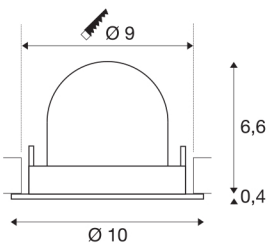

NUMINOS® GIMBLE S

black / white recessed ceiling light, 2700K 40°

NUMINOS is the optimally coordinated light system from SLV that combines function, design and technology. This way, you can experience a thousand lighting design possibilities with different downlights and spotlights. Also with the NUMINOS® GIMBLE S recessed ceiling light, which convinces with the best workmanship and lighting quality. Ideal for harmonious, modern and space-saving lighting that directs the accent to objects or the room. Installation is then done in no time at all. When will you choose SLV's modular variety?

TECHNICAL DATA

Item no.:	1005871
Number of different light outlets	1
Secondary power / secondary voltage ^e	250mA
Height	7 cm
Diameter	10 cm
Installation diameter	9 cm
Installation depth	7 cm
Net weight	0.18 kg
Gross weight	0.193 kg
Safety class	III
Assembly	Recessed
Assembly details	Ceiling
Wattage	8.6 W
Lumen	720 lm
Colour temperature	2700 Kelvin
Beam angle	40 °
Color	black
CRI	90
UGR ≤	19
BIG WHITE Page	51