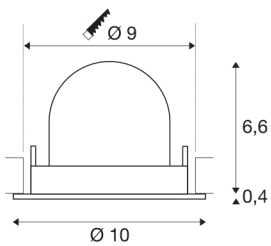

NUMINOS® GIMBLE S

black / chrome recessed ceiling light, 2700K 40°

NUMINOS is the optimally coordinated light system from SLV that combines function, design and technology. With various downlights and spotlights, you can experience a thousand lighting design possibilities. Like with the NUMINOS® GIMBLE S recessed ceiling light, which impresses with its high-quality workmanship and light. Ideal for discreet, modern and space-saving lighting that directs the accent to objects or the room. This means that simple installation is a mere formality. When will you choose SLV's modular variety?

TECHNICAL DATA

Item no.:	1005872
Number of different light outlets	1
Secondary power / secondary voltage ^e	250mA
Height	7 cm
Diameter	10 cm
Installation diameter	9 cm
Installation depth	7 cm
Net weight	0.18 kg
Gross weight	0.193 kg
Safety class	III
Assembly	Recessed
Assembly details	Ceiling
Wattage	8.6 W
Lumen	690 lm
Colour temperature	2700 Kelvin
Beam angle	40 °
Color	black
CRI	90
UGR ≤	19
BIG WHITE Page	51