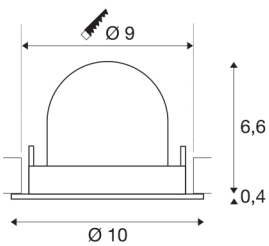

## TECHNICAL DATA

Item no.:	1005873
Number of different light outlets	1
Secondary power / secondary voltage <sup>e</sup>	250mA
Height	7 cm
Diameter	10 cm
Installation diameter	9 cm
Installation depth	7 cm
Net weight	0.18 kg
Gross weight	0.193 kg
Safety class	III
Assembly	Recessed
Assembly details	Ceiling
Wattage	8.6 W
Lumen	670 lm
Colour temperature	2700 Kelvin
Beam angle	55 °
Color	black
CRI	90
UGR ≤	22
BIG WHITE Page	51