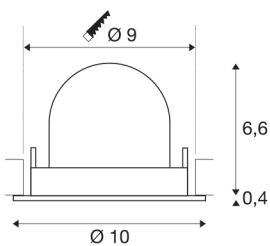

NUMINOS® GIMBLE S

black / white recessed ceiling light, 2700K 55°

Design, technology and function in perfection: NUMINOS is the light system from SLV that combines everything. This way, you can experience a thousand lighting design possibilities with different downlights and spotlights. This also includes NUMINOS® GIMBLE S, which impresses as a recessed ceiling light with the best workmanship and lighting quality. In this way, you can create discreet, modern and space-saving lighting that draws the focus to objects or the room. This means that simple installation is a mere formality. When to choose NUMINOS from SLV – modular diversity awaits you.

TECHNICAL DATA

Item no.:	1005874
Number of different light outlets	1
Secondary power / secondary voltage ^e	250mA
Height	7 cm
Diameter	10 cm
Installation diameter	9 cm
Installation depth	7 cm
Net weight	0.18 kg
Gross weight	0.193 kg
Safety class	III
Assembly	Recessed
Assembly details	Ceiling
Wattage	8.6 W
Lumen	720 lm
Colour temperature	2700 Kelvin
Beam angle	55 °
Color	black
CRI	90
UGR ≤	22
BIG WHITE Page	51