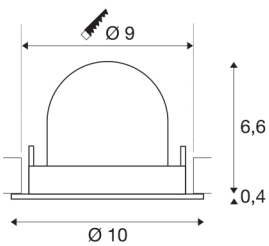

NUMINOS® GIMBLE S

black / chrome recessed ceiling light, 2700K 55°

Design, technology and function in perfection: NUMINOS is the light system from SLV that combines everything. With a variety of downlights and spotlights, you can experience a thousand lighting design possibilities. This also includes NUMINOS® GIMBLE S, which impresses as a recessed ceiling light with the best workmanship and lighting quality. Ideal for discreet, modern and space-saving lighting that draws the focus to objects or the room. Installation is then done in no time at all. When to choose NUMINOS from SLV – modular diversity awaits you.

TECHNICAL DATA

Item no.:	1005875
Number of different light outlets	1
Secondary power / secondary voltage ^e	250mA
Height	7 cm
Diameter	10 cm
Installation diameter	9 cm
Installation depth	7 cm
Net weight	0.18 kg
Gross weight	0.193 kg
Safety class	III
Assembly	Recessed
Assembly details	Ceiling
Wattage	8.6 W
Lumen	690 lm
Colour temperature	2700 Kelvin
Beam angle	55 °
Color	black
CRI	90
UGR ≤	22
BIG WHITE Page	51