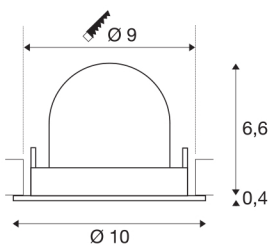

NUMINOS® GIMBLE S

white / black recessed ceiling light, 2700K 20°

Design, technology and function in perfection: NUMINOS is the light system from SLV that combines everything. With various downlights and spotlights, you can experience a thousand lighting design possibilities. This also includes NUMINOS® GIMBLE S, which impresses as a recessed ceiling light with the best workmanship and lighting quality. In this way, you can create discreet, modern and space-saving lighting that draws the focus to objects or the room. Installation is then done in no time at all. When to choose NUMINOS from SLV – modular diversity awaits you.

TECHNICAL DATA

Item no.:	1005876
Number of different light outlets	1
Secondary power / secondary voltage ^e	250mA
Height	7 cm
Diameter	10 cm
Installation diameter	9 cm
Installation depth	7 cm
Net weight	0.18 kg
Gross weight	0.193 kg
Safety class	III
Assembly	Recessed
Assembly details	Ceiling
Wattage	8.6 W
Lumen	670 lm
Colour temperature	2700 Kelvin
Beam angle	20 °
Color	white
CRI	90
UGR ≤	19
BIG WHITE Page	51