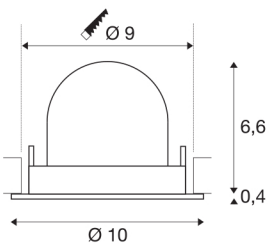

NUMINOS® GIMBLE S

white recessed ceiling light, 2700K 20°

Design, technology and function in perfection: NUMINOS is the light system from SLV that combines everything. This way, you can experience a thousand lighting design possibilities with different downlights and spotlights. Like with the NUMINOS® GIMBLE S recessed ceiling light, which impresses with its high-quality workmanship and light. Ideal for discreet, modern and space-saving lighting that directs the accent to objects or the room. This means that easy installation is a mere formality. When will you choose SLV's modular variety?

TECHNICAL DATA

Item no.:	1005877
Number of different light outlets	1
Secondary power / secondary voltage ^e	250mA
Height	7 cm
Diameter	10 cm
Installation diameter	9 cm
Installation depth	7 cm
Net weight	0.18 kg
Gross weight	0.193 kg
Safety class	III
Assembly	Recessed
Assembly details	Ceiling
Wattage	8.6 W
Lumen	720 lm
Colour temperature	2700 Kelvin
Beam angle	20 °
Color	white
CRI	90
UGR ≤	19
BIG WHITE Page	51