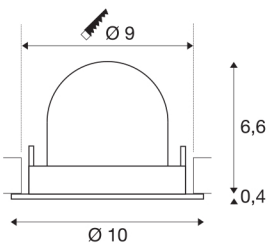

NUMINOS® GIMBLE S

white / chrome recessed ceiling light, 2700K 20°

The NUMINOS light system from SLV combines technology, design and functionality like no other. This way, you can experience a thousand lighting design possibilities with different downlights and spotlights. Also with the NUMINOS® GIMBLE S recessed ceiling light, which convinces with the best workmanship and lighting quality. Ideal for harmonious, modern and space-saving lighting that directs the accent to objects or the room. This means that simple installation is a mere formality. When do you choose NUMINOS® from SLV?

TECHNICAL DATA

Item no.:	1005878
Number of different light outlets	1
Secondary power / secondary voltage ^e	250mA
Height	7 cm
Diameter	10 cm
Installation diameter	9 cm
Installation depth	7 cm
Net weight	0.18 kg
Gross weight	0.193 kg
Safety class	III
Assembly	Recessed
Assembly details	Ceiling
Wattage	8.6 W
Lumen	690 lm
Colour temperature	2700 Kelvin
Beam angle	20 °
Color	white
CRI	90
UGR ≤	19
BIG WHITE Page	51