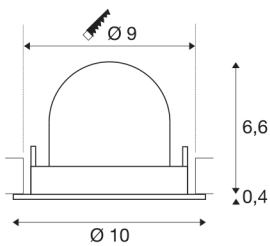

NUMINOS® GIMBLE S

white / black recessed ceiling light, 2700K 40°

The NUMINOS light system from SLV skilfully combines function, design and technology. With various downlights and spotlights, you can experience a thousand lighting design possibilities. Also with the NUMINOS® GIMBLE S recessed ceiling light, which convinces with the best workmanship and lighting quality. Ideal for discreet, modern and space-saving lighting that directs the accent to objects or the room. Installation is then done in no time at all. When will you choose SLV's modular variety?

TECHNICAL DATA

Item no.:	1005879
Number of different light outlets	1
Secondary power / secondary voltage ^e	250mA
Height	7 cm
Diameter	10 cm
Installation diameter	9 cm
Installation depth	7 cm
Net weight	0.18 kg
Gross weight	0.193 kg
Safety class	III
Assembly	Recessed
Assembly details	Ceiling
Wattage	8.6 W
Lumen	670 lm
Colour temperature	2700 Kelvin
Beam angle	40 °
Color	white
CRI	90
UGR ≤	19
BIG WHITE Page	51