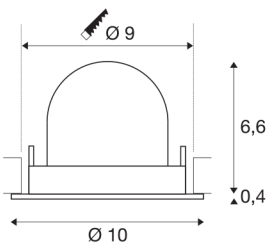

NUMINOS® GIMBLE S

white recessed ceiling light, 2700K 40°

The NUMINOS light system from SLV skilfully combines function, design and technology. This way, you can experience a thousand lighting design possibilities with different downlights and spotlights. Like with the NUMINOS® GIMBLE S recessed ceiling light, which impresses with its high-quality workmanship and light. In this way, you can create discreet, modern and space-saving lighting that draws the focus to objects or the room. Installation is then done in no time at all. When will you choose SLV's modular variety?

TECHNICAL DATA

Item no.:	1005880
Number of different light outlets	1
Secondary power / secondary voltage ^e	250mA
Height	7 cm
Diameter	10 cm
Installation diameter	9 cm
Installation depth	7 cm
Net weight	0.18 kg
Gross weight	0.193 kg
Safety class	III
Assembly	Recessed
Assembly details	Ceiling
Wattage	8.6 W
Lumen	720 lm
Colour temperature	2700 Kelvin
Beam angle	40 °
Color	white
CRI	90
UGR ≤	19
BIG WHITE Page	51