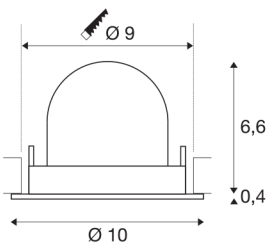

## NUMINOS® GIMBLE S

white / chrome recessed ceiling light, 2700K 40°

NUMINOS is the optimally coordinated light system from SLV that combines function, design and technology. With various downlights and spotlights, you can experience a thousand lighting design possibilities. This also includes NUMINOS® GIMBLE S, which impresses as a recessed ceiling light with the best workmanship and lighting quality. Ideal for harmonious, modern and space-saving lighting that directs the accent to objects or the room. This means that simple installation is a mere formality. When to choose NUMINOS from SLV – modular diversity awaits you.

## TECHNICAL DATA

Item no.:	1005881
Number of different light outlets	1
Secondary power / secondary voltage	250mA
Height	7 cm
Diameter	10 cm
Installation diameter	9 cm
Installation depth	7 cm
Net weight	0.18 kg
Gross weight	0.193 kg
Safety class	III
Assembly	Recessed
Assembly details	Ceiling
Wattage	8.6 W
Lumen	690 lm
Colour temperature	2700 Kelvin
Beam angle	40 °
Color	white
CRI	90
UGR ≤	19
BIG WHITE Page	51