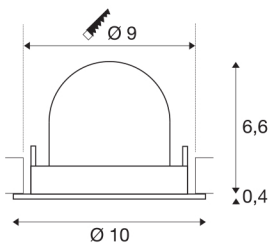

NUMINOS® GIMBLE S

white / black recessed ceiling light, 2700K 55°

Design, technology and function in perfection: NUMINOS is the light system from SLV that combines everything. With different downlights and spotlights, you can experience a thousand lighting design possibilities. Like with the NUMINOS® GIMBLE S recessed ceiling light, which impresses with its high-quality workmanship and light. In this way, you can create discreet, modern and space-saving lighting that draws the focus to objects or the room. Installation is then done in no time at all. When to choose NUMINOS from SLV – modular diversity awaits you.

TECHNICAL DATA

Item no.:	1005882
Number of different light outlets	1
Secondary power / secondary voltage	250mA
Height	7 cm
Diameter	10 cm
Installation diameter	9 cm
Installation depth	7 cm
Net weight	0.18 kg
Gross weight	0.193 kg
Safety class	III
Assembly	Recessed
Assembly details	Ceiling
Wattage	8.6 W
Lumen	670 lm
Colour temperature	2700 Kelvin
Beam angle	55 °
Color	white
CRI	90
UGR ≤	22
BIG WHITE Page	51