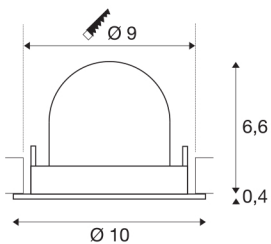

NUMINOS® GIMBLE S

white recessed ceiling light, 2700K 55°

The NUMINOS light system from SLV perfectly combines function, design and technology. With different downlights and spotlights, you provide a thousand lighting design possibilities. Like with the NUMINOS® GIMBLE S recessed ceiling light, which impresses with its high-quality workmanship and light. In this way, you can create discreet, modern and space-saving lighting that draws the focus to objects or the room. This means that simple installation is a mere formality. When will you choose SLV's modular variety?

TECHNICAL DATA

Item no.:	1005883
Number of different light outlets	1
Secondary power / secondary voltage	250mA
Height	7 cm
Diameter	10 cm
Installation diameter	9 cm
Installation depth	7 cm
Net weight	0.18 kg
Gross weight	0.193 kg
Safety class	III
Assembly	Recessed
Assembly details	Ceiling
Wattage	8.6 W
Lumen	720 lm
Colour temperature	2700 Kelvin
Beam angle	55 °
Color	white
CRI	90
UGR ≤	22
BIG WHITE Page	51